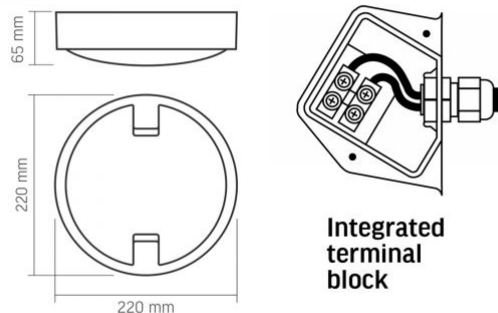

INDEX: VLE-BH12R-185

We reserve the right to make technical changes. The data contained in this material is not legally binding.

Allegro opt Sp. z o.o., ul. Mierzeja Wiślana 11, 30-732 Krakow, Poland.

- The product must be used indoors
- The product must be used outdoors
- Class of protection against electric shock II - provided not only by basic insulation but also by double or reinforced insulation
- Minimum distance from the illuminated object
  0,5 m
- Waste recycling after the end of the product's service life
- The product meets the requirements of EU directives
- It is forbidden to throw away waste equipment marked with the symbol of a crossed-out bin with other waste
- Rated beam angle
  120°
- Ra > 80 - color rendering index
- Rated On/off cycles
  ON/OFF
  20 000
- The product withstands a medium impact (e.g., from a blunt object)
  IK07
- Nominal lifetime (hours)
  25 000 h
- The product does not emit ultraviolet light
  Free
- The product is incompatible with light regulators
  Not Dimmable
- Operating temperatures range
  -20° +40°C
- The product does not contain mercury
  Free
- Class of protection against dust and moisture. The product has full protection against dust and water jets from all directions
  IP65