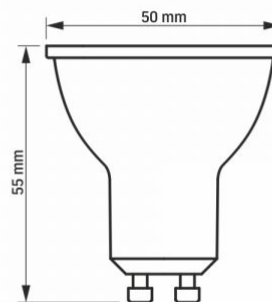

### Dimensions

<b>EAN</b>	5904405540527
<b>Height</b>	55 mm
<b>Depth</b>	50 mm
<b>Width</b>	50 mm
<b>Outer box</b>	20 pcs.

INDEX: VLE-MR16e-07104

We reserve the right to make technical changes. The data contained in this material is not legally binding.