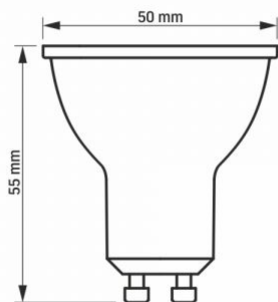

INDEX: VLE-MR16e-05103

We reserve the right to make technical changes. The data contained in this material is not legally binding.

Allegro opt Sp. z o.o., ul. Mierzeja Wiślana 11,
30-732 Krakow, Poland.

- The product must be used indoors
- Waste recycling after the end of the product's service life
- The product meets the requirements of EU directives
- Not suitable for use under moisture
- It is forbidden to throw away waste equipment marked with the symbol of a crossed-out bin with other waste
- Rated beam angle
  120°
- Ra > 80 – color rendering index
  Ra = 80
- Rated On/off cycles
  ON/OFF
  20 000
- Nominal lifetime (hours)
  20 000 h
- The product is incompatible with light regulators
  Not Dimmable
- Operating temperatures range
  -20° +40°C
- The flickering of the light does not exceed the permissible level
  No Flicker
- The product has minimal flickering, which should not cause discomfort or danger
  No Flicker
- Colour consistency in MacAdam ellipses (SDCM)
  +5 SDCM
  CCT 3000K
- The product does not contain mercury
  Hg Free
- Class of protection against dust and moisture. Protection against solid objects larger than 12 mm; no protection against moisture
  IP20