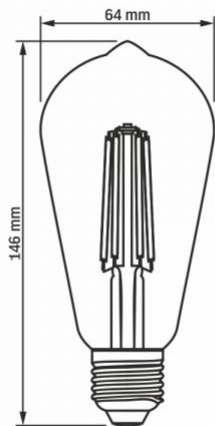

INDEX: VLE-ST64FAD-06272

not legally binding.

Allegro opt Sp. z o.o., ul. Mierzeja Wiślana 11,
30-732 Krakow, Poland.

We reserve the right to make technical changes. The data contained in this material is

The product must be used indoors

Waste recycling after the end of the product's service life

The product meets the requirements of EU directives

Not suitable for use under moisture

It is forbidden to throw away waste equipment marked with the symbol of a crossed-out bin with other waste

— Rated beam angle

— Ra > 80 - color rendering index

— Rated On/off cycles

— Nominal lifetime (hours)

— The product supports brightness adjustment

— Operating temperatures range

— The flickering of the light does not exceed the permissible level

— The product has minimal flickering, which should not cause discomfort or danger

— Colour consistency in MacAdam ellipses (SDCM)

— The product does not contain mercury

— Class of protection against dust and moisture. Protection against solid objects larger than 12 mm; no protection against moisture