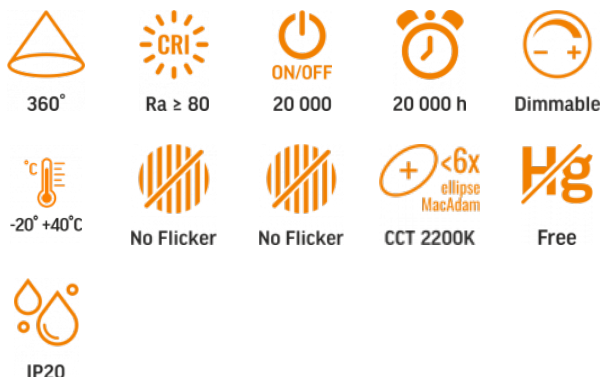

VIDEX®

VIDEX-E27-ST64-6W-FIL-DIM-AMBER-WW

INDEX: VLE-ST64FAD-06272

TECHNICAL CARD

LED Bulb

Pursuant to the provisions of the WEEE Act, it is forbidden to put waste equipment marked with the symbol of a crossed out bin together with other waste. The user, wishing to get rid of electronic and electrical equipment, is obliged to return it to a waste equipment collection point. There are no hazardous components in the equipment that have a particularly negative impact on the environment and human health.

VIDEX®

VIDEX-E27-ST64-6W-FIL-DIM-AMBER-WW
INDEX: VLE-ST64FAD-06272

WARRANTY 3 YEARS

WARM WHITE

2200K

Warm White / Ciepła biel / Tepla bila / Blanc chaud / Tepla biela / Warm wit / Meleg feher / Topla bela / Topla bijela / Warmweiß / Alb cald / Šiltai balta / Silti balta / Soe valge / Тепло бяла / Bianco caldo.

Photometric parameters

Useful luminous flux (Φuse)	550 Lm
Correlated color temperature	2200K (warm white)
Beam angle	360°
Color rendering index (CRI)	Ra > 80
On/Off cycles	20000
Lifetime (L70B50)	20000 h
Useful luminous flux of the light source reference	in a sphere (360°)
Chromaticity coordinates (x)	0.497
Chromaticity coordinates (y)	0.411
R9 colour rendering index value	>0
The lumen maintenance factor	≥94.8%
Flicker metric (Pst LM)	≤1
Stroboscopic effect metric (SVM)	≤0.4
Colour consistency in MacAdam ellipses (SDCM)	<6 (2200K)