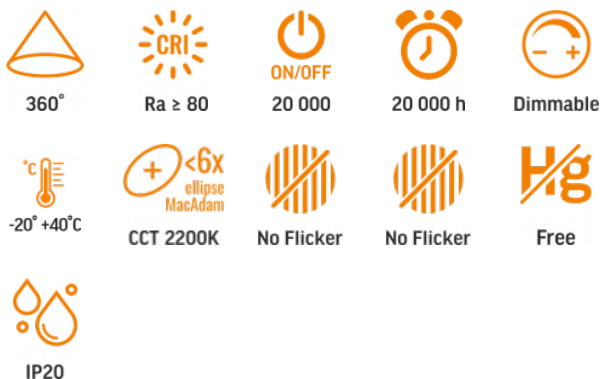

INDEX: VLE-ST64FASD-04272

WARRANTY 3 YEARS

WARM WHITE

2200K

Warm White / Ciepła biel / Tepla bila / Blanc chaud /
Tepla biela / Warm wit / Meleg feher / Topla bela / Topla
bijela / Warmweiß / Alb cald / Šiltai balta / Silti balta / Soe
valge / Тепло бяла / Bianco caldo.

General parameters

Light source or containing product	Light source

Type of light source

Energy class of the light source	G
Dimmable	yes
Directional (DLS) or non-directional (NDLS) light source	NDLS
Connected light source (cls)	no
Color-tunable light source	no
Mains (MLS) or non-mains (NMLS) light source	MLS
High luminance light source	No
Anti-glare shield	No
Technology	LED

Electrical parameters

On-mode power (Pon)	4 W
Rated voltage, frequency	AC 220-240 V, 50/60 Hz
Rated current	22 mA
Energy consumption in on-mode of the light source (kWh/1000h)	4
Displacement factor (cos φ1)	0.5
Survival factor	0.9

Photometric parameters

Useful luminous flux (Φuse)	300 Lm
Correlated color temperature	2200K (warm white)
Beam angle	360°
Color rendering index (CRI)	Ra > 80
On/Off cycles	20000
Lifetime	20000 h
Useful luminous flux of the light source reference	in a sphere (360°)
Chromaticity coordinates (x)	0.494
Chromaticity coordinates (y)	0.409
R9 colour rendering index value	>0
The lumen maintenance factor	≥94.8%
Colour consistency in MacAdam ellipses (SDCM)	<6 (2200K)
Flicker metric (Pst LM)	≤1
Stroboscopic effect metric (SVM)	≤0.4