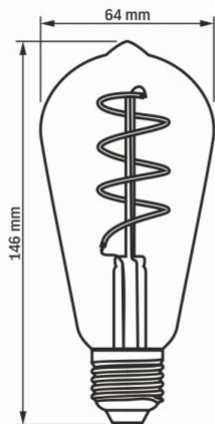

INDEX: VLE-ST64FASD-04272

not legally binding.

Allegró opt Sp. z o.o., ul. Mierzeja Wiślana 11,
30-732 Krakow, Poland.

We reserve the right to make technical changes. The data contained in this material is

- The product must be used indoors
- Waste recycling after the end of the product's service life
- The product meets the requirements of EU directives
- Not suitable for use under moisture
- It is forbidden to throw away waste equipment marked with the symbol of a crossed-out bin with other waste
- Rated beam angle
  360°
- Ra > 80 - color rendering index
  Ra > 80
- Rated On/off cycles
  20 000
- Nominal lifetime (hours)
  20 000 h
- The product supports brightness adjustment
  Dimmable
- Operating temperatures range
  -20° +40°C
- Colour consistency in MacAdam ellipses (SDCM)
  <6x
  CCT 2200K
- The flickering of the light does not exceed the permissible level
  No Flicker
- The product has minimal flickering, which should not cause discomfort or danger
  No Flicker
- The product does not contain mercury
  Free
- Class of protection against dust and moisture. Protection against solid objects larger than 12 mm; no protection against moisture
  IP20