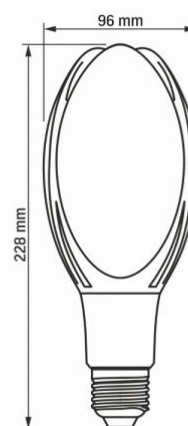

VIDEX®

VIDEX-E27-A96-30W-NW

INDEX: VLE-A96-30274

Depth 96 mm

Signs marking goods

Packaging marking

CE, Not suitable for use under moisture, Utilization

We reserve the right to make technical changes. The data contained in this material is not legally binding.

Allegro opt Sp. z o.o., ul. Mierzeja Wiślana 11,
30-732 Krakow, Poland.