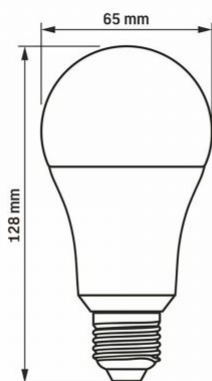

INDEX: VLE-A65e-15274

We reserve the right to make technical changes. The data contained in this material is not legally binding.

Allegro opt Sp. z o.o., ul. Mierzeja Wiślana 11,
30-732 Krakow, Poland.

- The product must be used indoors
- Waste recycling after the end of the product's service life
- The product meets the requirements of EU directives
- Not suitable for use under moisture
- It is forbidden to throw away waste equipment marked with the symbol of a crossed-out bin with other waste
- Rated beam angle
  240°
- Ra > 80 – color rendering index
  Ra = 80
- Rated On/off cycles
  20 000
- Nominal lifetime (hours)
  20 000 h
- The product is incompatible with light regulators
  Not Dimmable
- Operating temperatures range
  -20° +40°C
- The flickering of the light does not exceed the permissible level
  No Flicker
- The product has minimal flickering, which should not cause discomfort or danger
  No Flicker
- Colour consistency in MacAdam ellipses (SDCM)
  CCT 4000K
- The product does not contain mercury
  Free
- Class of protection against dust and moisture. Protection against solid objects larger than 12 mm; no protection against moisture
  IP20