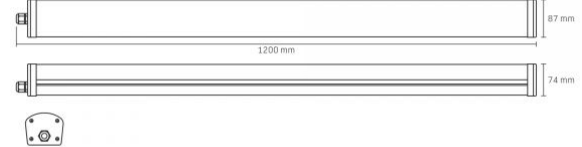

VIDEX®

VIDEX-HERMES-120CM-48W-IP65-NW

INDEX: VLE-BNW-48124

Mercury content	Does not contain
Ingress protection	IP65
Housing material	Aluminum

Dimensions

EAN	5904405541425
In the package	1 pc.
Height	1200 mm
Outer box	9 pcs.
Width	87 mm
Depth	74 mm

Signs marking goods

Packaging marking	Recycling of waste, CE, Utilization
--------------------------	-------------------------------------

VIDEX®

VIDEX-HERMES-120CM-48W-IP65-NW

INDEX: VLE-BNW-48124

We reserve the right to make technical changes. The data contained in this material is not legally binding.