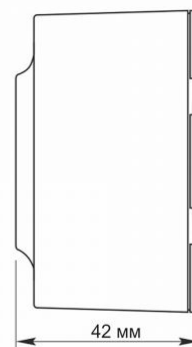

INDEX: VF-BNS21G-W

We reserve the right to make technical changes. The data contained in this material is not legally binding.

Allegro opt Sp. z o.o., ul. Mierzeja Wiślana 11,
30-732 Krakow, Poland.

The product meets the requirements of EU directives

It is forbidden to throw away waste equipment marked with the symbol of a crossed-out bin with other waste

— Class of protection against dust and moisture. Protection against solid objects larger than 12 mm; no protection against moisture