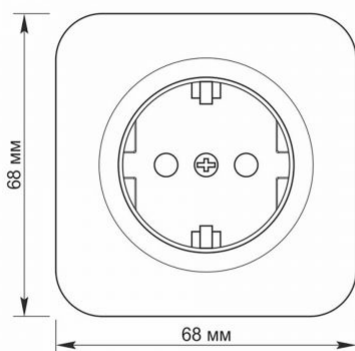

INDEX: VF-BNS21G-W

We reserve the right to make technical changes. The data contained in this material is not legally binding.

Allegro opt Sp. z o.o., ul. Mierzeja Wiślana 11,
30-732 Krakow, Poland.

The product meets the requirements of EU directives

It is forbidden to throw away waste equipment marked with the symbol of a crossed-out bin with other waste

— Class of protection against dust and moisture. Protection against solid objects larger than 12 mm; no protection against moisture