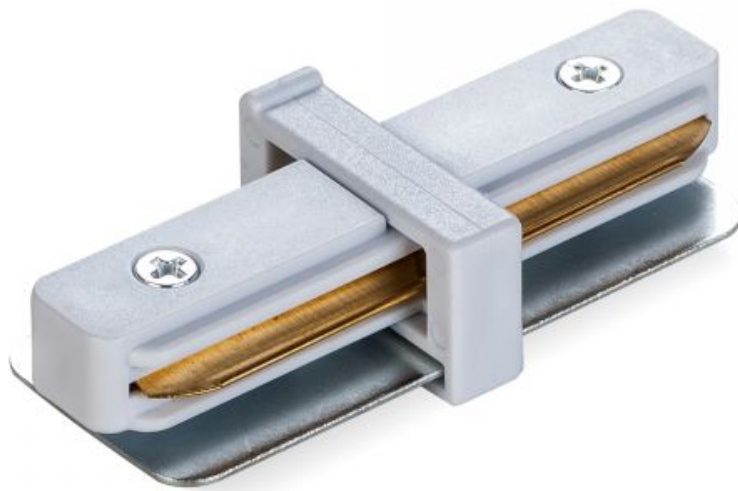

TECHNICAL CARD

I-Type connector

Dimensions

EAN	5904405541647
In the package	1 pc.
Height	78 mm
Outer box	200 pcs.
Width	44 mm
Depth	22 mm
Unit nett weight	38g

We reserve the right to make technical changes. The data contained in this material is not legally binding.