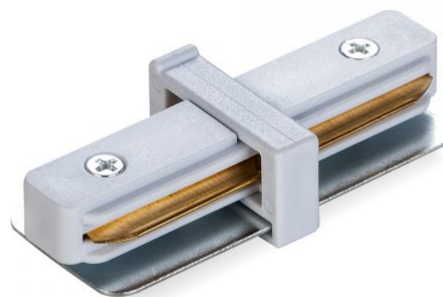

TECHNICAL CARD

I-Type connector

Dimensions

EAN	5904405541647
In the package	1 pc.
Height	78 mm
Outer box	200 pcs.
Width	44 mm
Depth	22 mm
Unit nett weight	38g

We reserve the right to make technical changes. The data contained in this material is not legally binding.