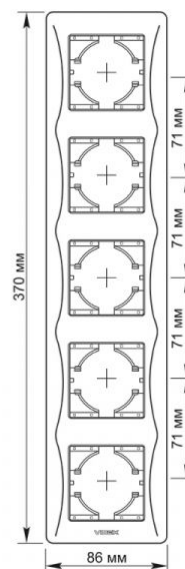

TECHNICAL CARD

Frame 5 gang vertical white

IP20

WARRANTY 3 YEARS

VIDEX BINERA frames allow you to create an integral structure from several fittings, solving any tasks of ergonomics and aesthetics. The VIDEX BINERA frame is a perfect construction whose materials provide a long service life and are able to withstand critical temperatures, guaranteeing safety. The versatile and perfect design will add sophistication and comfort to any room.

Additional information

Ingress protection IP20

Dimensions

EAN	4820118299983
In the package	1 pc.
Outer box	48 pcs.
Height	370 mm
Width	86 mm
Depth	9 mm

Signs marking goods

Packaging marking Utilization

We reserve the right to make technical changes. The data contained in this material is not legally binding.