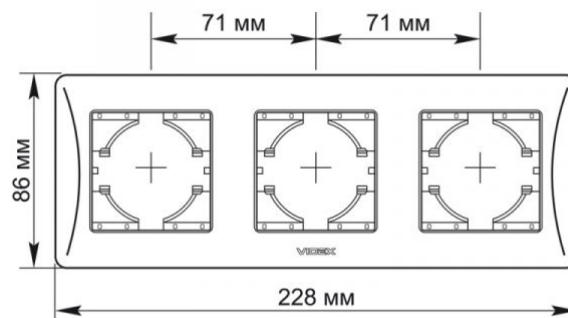

Frame 3 gang horizontal white

IP20

WARRANTY 3 YEARS

VIDEX BINERA frames allow you to create an integral structure from several fittings, solving any tasks of ergonomics and aesthetics. The VIDEX BINERA frame is a perfect construction whose materials provide a long service life and are able to withstand critical temperatures, guaranteeing safety. The versatile and perfect design will add sophistication and comfort to any room.

Additional information

Ingress protection IP20

Dimensions

EAN	4820118295213
In the package	1 pc.
Height	228 mm
Outer box	96 pcs.
Width	86 mm
Depth	9 mm

Signs marking goods

Packaging marking Utilization

VIDEX BINERA

INDEX: VF-BNFR3H-W

We reserve the right to make technical changes. The data contained in this material is not legally binding.

Allegro opt Sp. z o.o., ul. Mierzeja Wiślana 11,
30-732 Krakow, Poland.

It is forbidden to throw away waste equipment marked with the symbol of a crossed-out bin with other waste

— Class of protection against dust and moisture. Protection against solid objects larger than 12 mm; no protection against moisture