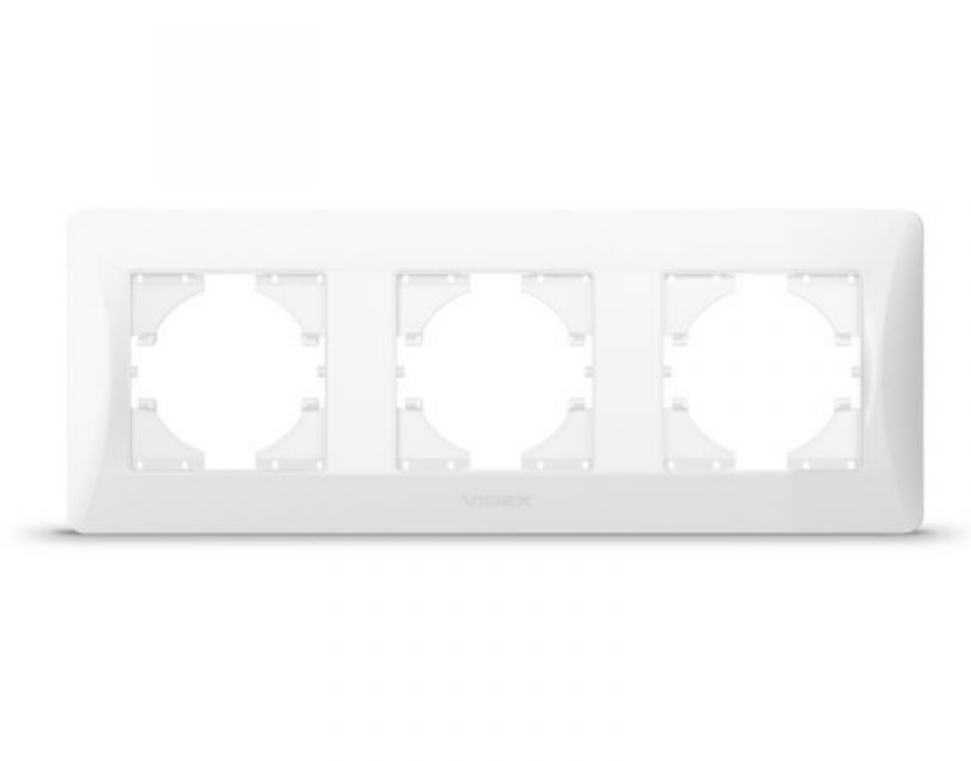

TECHNICAL CARD

Frame 3 gang horizontal white

IP20

WARRANTY 3 YEARS

VIDEX BINERA frames allow you to create an integral structure from several fittings, solving any tasks of ergonomics and aesthetics. The VIDEX BINERA frame is a perfect construction whose materials provide a long service life and are able to withstand critical temperatures, guaranteeing safety. The versatile and perfect design will add sophistication and comfort to any room.

Additional information

Ingress protection IP20

Dimensions

EAN	4820118295213
In the package	1 pc.
Height	228 mm
Outer box	96 pcs.
Width	86 mm
Depth	9 mm

Signs marking goods

Packaging marking Utilization

VIDEX BINERA