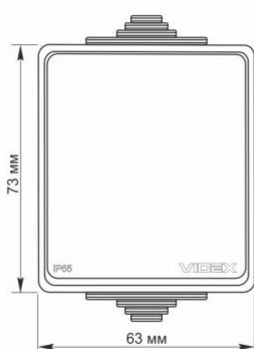

Additional information

Ingress protection	IP65
Housing material	Iron alloy, PC, Polyamide, PP, Copper, Silver

Dimensions

EAN	4820118298238
In the package	1 pc.
Outer box	100 pcs.
Height	73 mm
Width	63 mm
Depth	50 mm

Signs marking goods

Packaging marking	CE, Utilization
--------------------------	-----------------

VIDEX®

VIDEX BINERA

INDEX: VF-BNW11-G

We reserve the right to make technical changes. The data contained in this material is not legally binding.