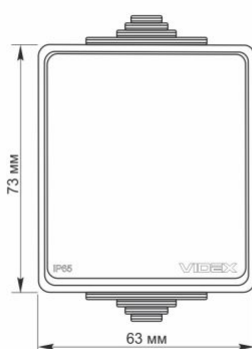

Additional information

Ingress protection	IP65
Housing material	Iron alloy, PC, Polyamide, PP, Copper, Silver

Dimensions

EAN	4820118298238
In the package	1 pc.
Outer box	100 pcs.
Height	73 mm
Width	63 mm
Depth	50 mm

Signs marking goods

Packaging marking	CE, Utilization
--------------------------	-----------------

VIDEX®

VIDEX BINERA

INDEX: VF-BNW11-G

We reserve the right to make technical changes. The data contained in this material is not legally binding.