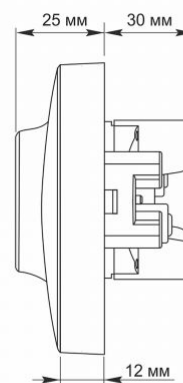

VIDEX®

VIDEX BINERA

INDEX: VF-BNSK2G-BG

We reserve the right to make technical changes. The data contained in this material is not legally binding.

Allegro opt Sp. z o.o., ul. Mierzeja Wiślana 11,
30-732 Krakow, Poland.

The product meets the requirements of EU directives

It is forbidden to throw away waste equipment marked with the symbol of a crossed-out bin with other waste

IP20

Class of protection against dust and moisture. Protection against solid objects larger than 12 mm; no protection against moisture

Date: 31.03.2025