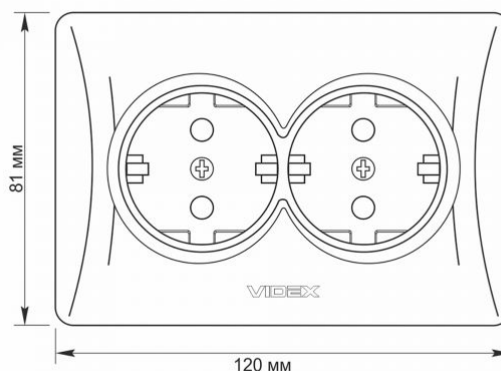

VIDEX®

VIDEX BINERA

INDEX: VF-BNSK2G-BG

We reserve the right to make technical changes. The data contained in this material is not legally binding.

Allegro opt Sp. z o.o., ul. Mierzeja Wiślana 11,
30-732 Krakow, Poland.

The product meets the requirements of EU directives

It is forbidden to throw away waste equipment marked with the symbol of a crossed-out bin with other waste

IP20

Class of protection against dust and moisture. Protection against solid objects larger than 12 mm; no protection against moisture

Date: 31.03.2025