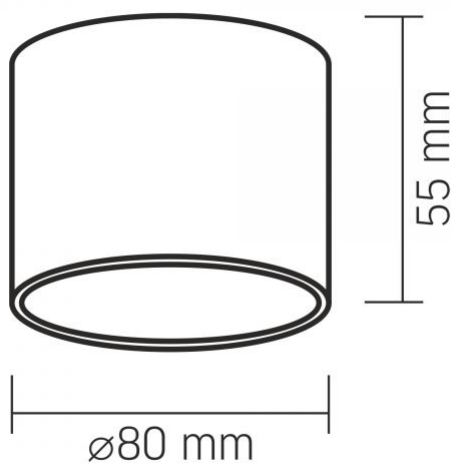

Place of installation Ceiling

Place of application indoor

Impact protection IK07

Housing colour White

Operating temperature range -25° +50°C

Mercury content Does not contain

Ingress protection IP20

Housing material Iron alloy

Dimensions

EAN 4820246485890

In the package 1 pc.

VIDEX for GX53 lamp VL-SPF26A-W

INDEX: VL-SPF26A-W

Height 55 mm

Outer box 50 pcs.

Width 80 mm

Depth 80 mm

Unit nett weight 130g

Signs marking goods

Packaging marking CE, Utilization

INDEX: VL-SPF26A-W

We reserve the right to make technical changes. The data contained in this material is not legally binding.