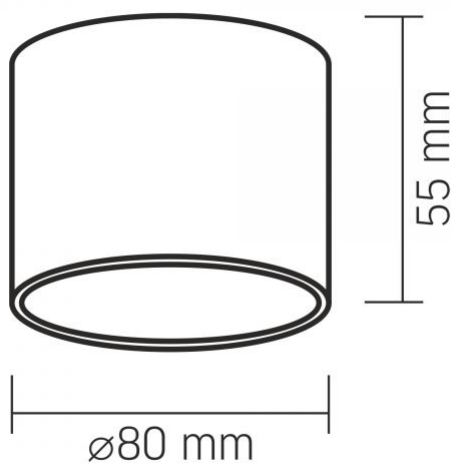

INDEX: VL-SPF26A-B

We reserve the right to make technical changes. The data contained in this material is not legally binding.

Allegro opt Sp. z o.o., ul. Mierzeja Wiślana 11,
30-732 Krakow, Poland.

The product must be used indoors

Protection against electric shock class I. A product in which the means of protection against electric shock, in addition to the main insulation, is an additional protective circuit connected to the grounding of the power supply network

The product meets the requirements of EU directives

It is forbidden to throw away waste equipment marked with the symbol of a crossed-out bin with other waste

The product withstands a medium impact (e.g., from a blunt object)

Operating temperatures range

The product does not contain mercury

Class of protection against dust and moisture. Protection against solid objects larger than 12 mm; no protection against moisture