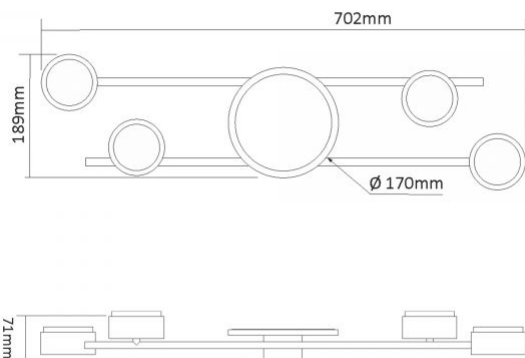

VIDEX®

VIDEX for 4xGX53 lamp with backlight VL-SPF21B-BB

INDEX: VL-SPF21B-BB

We reserve the right to make technical changes. The data contained in this material is not legally binding.

Allegro opt Sp. z o.o., ul. Mierzeja Wiślana 11,
30-732 Krakow, Poland.

The product must be used indoors

Protection against electric shock class I. A product in which the means of protection against electric shock, in addition to the main insulation, is an additional protective circuit connected to the grounding of the power supply network

The product meets the requirements of EU directives

It is forbidden to throw away waste equipment marked with the symbol of a crossed-out bin with other waste

Ra > 80

— Ra > 80 - color rendering index

ON/OFF
20 000

— Rated On/off cycles

IK07

— The product withstands a medium impact (e.g., from a blunt object)

40 000 h

— Nominal lifetime (hours)

Not Dimmable

— The product is incompatible with light regulators

-25°+50°C

— Operating temperatures range

Free

— The product does not contain mercury

IP20

— Class of protection against dust and moisture. Protection against solid objects larger than 12 mm; no protection against moisture