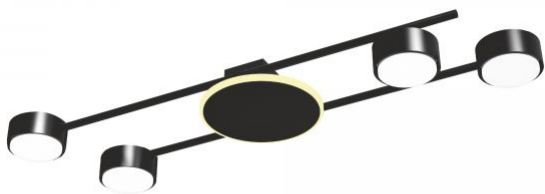

VIDEX®

VIDEX for 4xGX53 lamp with backlight VL-SPF21B-BB

INDEX: VL-SPF21B-BB

Height	35 mm, 36 mm
Width	600 mm, 85 mm
Depth	85 mm, 170 mm
Unit nett weight	960g

Signs marking goods

Packaging marking CE, Utilization