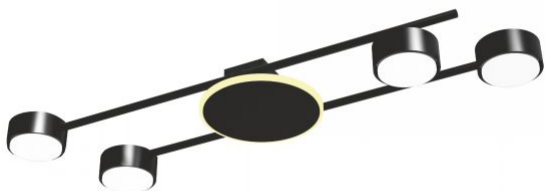

VIDEX®

VIDEX for 4xGX53 lamp with backlight VL-SPF21B-BB

INDEX: VL-SPF21B-BB

Height	35 mm, 36 mm
Width	600 mm, 85 mm
Depth	85 mm, 170 mm
Unit nett weight	960g

Signs marking goods

Packaging marking CE, Utilization