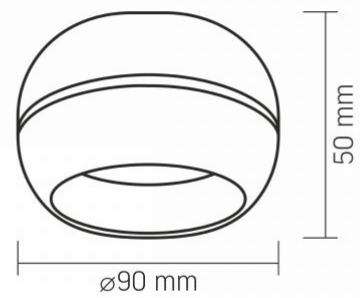

Housing material Aluminum

Dimensions

EAN 4820246484688

VIDEX for GX53 lamp VL-SPF16A-W

INDEX: VL-SPF16A-W

Height 50 mm

Depth 90 mm

Width 90 mm

In the package 1 pc.

Outer box 50 pcs.

Unit nett weight 220g

Signs marking goods

Packaging marking CE, Utilization

VIDEX[®]

VIDEX for GX53 lamp VL-SPF16A-W

INDEX: VL-SPF16A-W