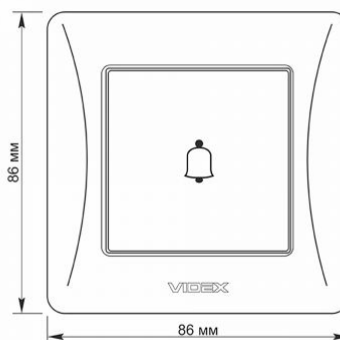

In the package	1 pc.
-----------------------	-------

Outer box	120 pcs.
------------------	----------

Height	86 mm
---------------	-------

Width	86 mm
--------------	-------

Depth	46.5 mm
--------------	---------

Signs marking goods

Packaging marking	CE, Utilization
--------------------------	-----------------

VIDEX BINERA

INDEX: VF-BNDB1-W

VIDEX®

VIDEX BINERA

INDEX: VF-BNDB1-W

We reserve the right to make technical changes. The data contained in this material is not legally binding.