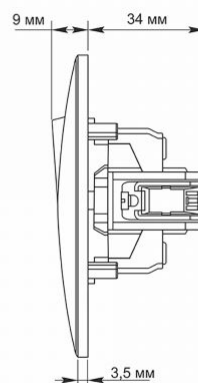

In the package	1 pc.
-----------------------	-------

Outer box	120 pcs.
------------------	----------

Height	86 mm
---------------	-------

Width	86 mm
--------------	-------

Depth	46.5 mm
--------------	---------

Signs marking goods

Packaging marking	CE, Utilization
--------------------------	-----------------

VIDEX BINERA

INDEX: VF-BNDB1-W

VIDEX®

VIDEX BINERA

INDEX: VF-BNDB1-W

We reserve the right to make technical changes. The data contained in this material is not legally binding.