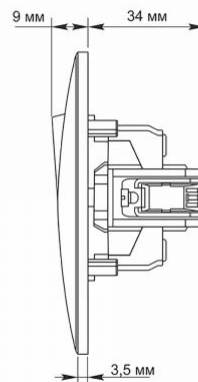

INDEX: VF-BNDB1-BG

We reserve the right to make technical changes. The data contained in this material is not legally binding.

Allegro opt Sp. z o.o., ul. Mierzeja Wiślana 11,
30-732 Krakow, Poland.

The product meets the requirements of EU directives

It is forbidden to throw away waste equipment marked with the symbol of a crossed-out bin with other waste

IP20

— Class of protection against dust and moisture. Protection against solid objects larger than 12 mm; no protection against moisture