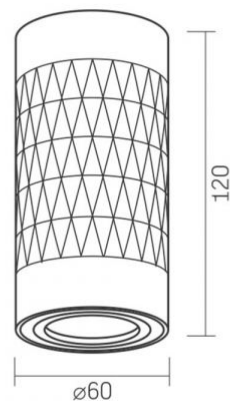

INDEX: VL-SPF03A-SPW

We reserve the right to make technical changes. The data contained in this material is not legally binding.

Allegro opt Sp. z o.o., ul. Mierzeja Wiślana 11,
30-732 Krakow, Poland.

The product must be used indoors

Protection against electric shock class I. A product in which the means of protection against electric shock, in addition to the main insulation, is an additional protective circuit connected to the grounding of the power supply network

— The product withstands a medium impact (e.g., from a blunt object)

— Operating temperatures range

— The product does not contain mercury

— Class of protection against dust and moisture. Protection against solid objects larger than 12 mm; no protection against moisture