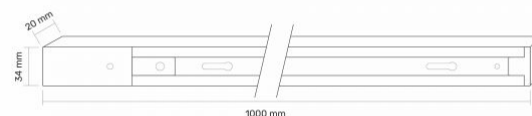

TECHNICAL CARD

1-Phase Busbar

Additional information

Housing colour	Black
Housing material	Aluminum

Dimensions

EAN	5904405541586
In the package	1 pc.
Outer box	20 pcs.
Height	1000 mm
Width	34 mm
Depth	20 mm
Unit nett weight	380g