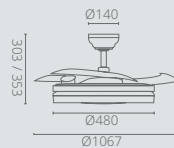

Basic Parameters

VL-CLF06-60CW ● max **60W** 5400 lm 4 820246 489942

VL-CLF06-60CB ● max **60W** 5400 lm 4 820246 489935

lm/W 90 <15m² DC Motor 20-50 dB 3000/4200/6000 K

VL-CLF01-60CW ● max **60W** 5400 lm 4 820246 489928

VL-CLF01-60CB ● max **60W** 5400 lm 4 820246 489959

lm/W 90 <15m² DC Motor 20-50 dB 3000/4200/6000 K