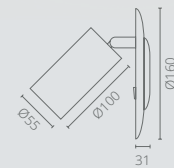

VL-SPF24E-W ● max **30W**

VL-SPF24E-B ● max **30W**

The lamp is not included