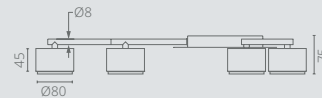

VL-SPF21B-W ● max 30Wx6

VL-SPF21B-B ● max 30Wx6

The lamp is not included