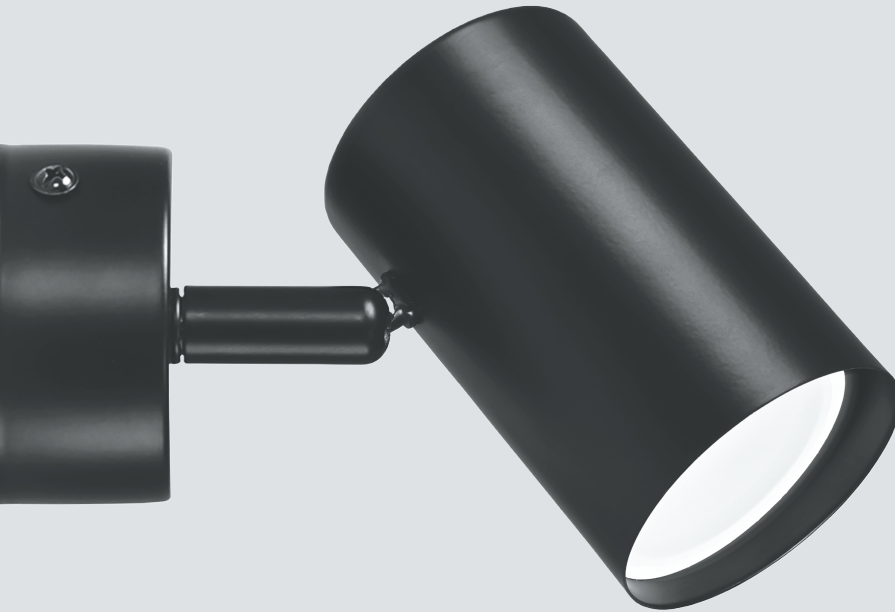

The lamp is not included

VL-SPF24E-W ● max **30W**

VL-SPF24E-B ● max **30W**

The lamp is not included

WALL AND CEILING  
SPOTLIGHT LUMINAIRE

VL-SPF05B-BFB max **30W**

30

VL-SPF05B-BPB max **30W**x2