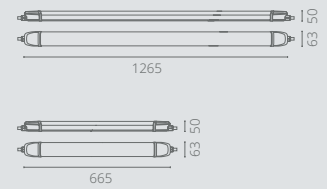

VL-BNWL04-40125 **40W** 6400 lm 5000 K

VL-BNWL04-20065 **20W** 3200 lm 5000 K

Years RA >80 220-240 V 50/60 Hz 140° 20,000 30,000 0.5 m IP65 IK08 -40 +50 Class II