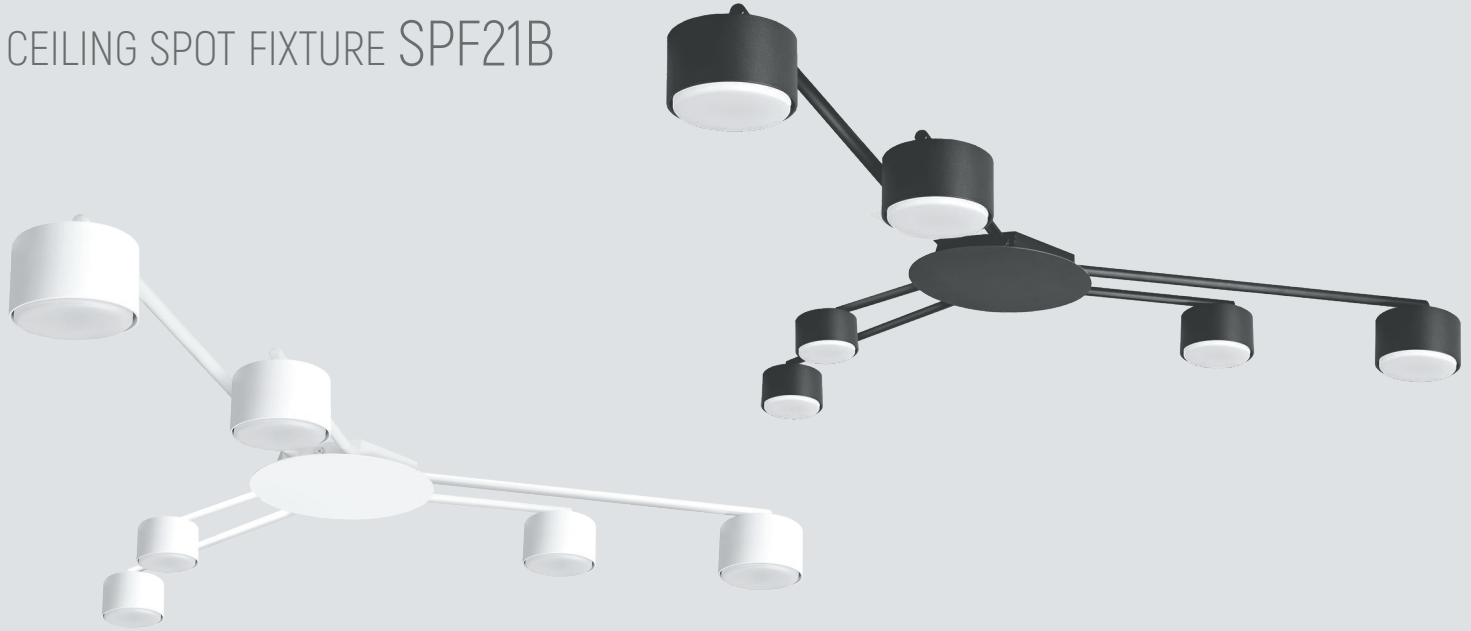

CEILING SPOT FIXTURE SPF21B

VL-SPF21B-W ● max 30Wx6

VL-SPF21B-B ● max 30Wx6

The lamp is not included

CEILING SPOT FIXTURE SPF22B

VL-SPF22B-W ● max 30Wx8

VL-SPF22B-B ● max 30Wx8

The lamp is not included