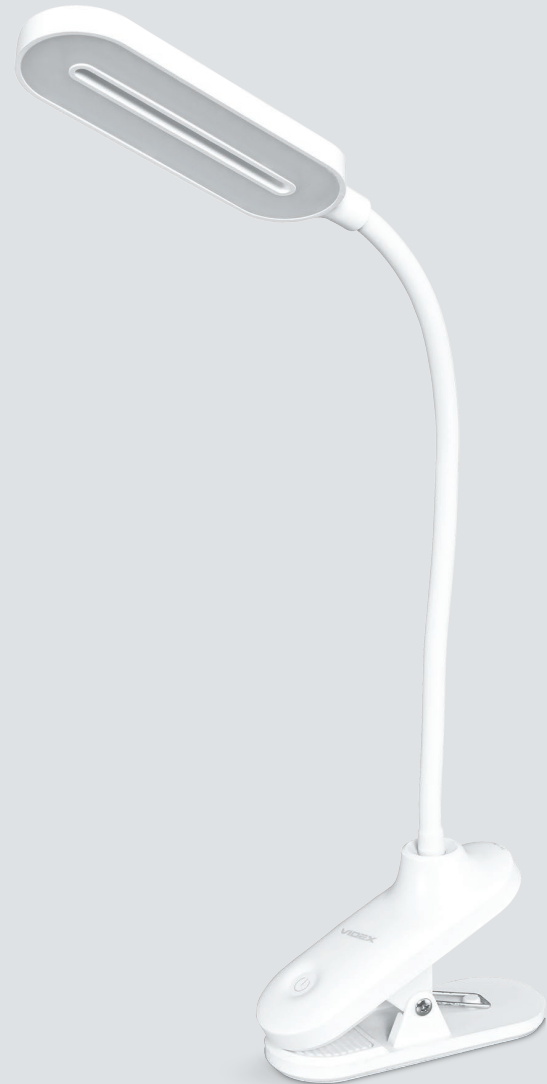

- Touch Control
- LCD Display
- Power Adapter
- USB Cable

**RGB** 256 COLORS

## DESK LAMP TF09

Compact LED desk lamp with flexible body and practical clip base. Features touch control, selectable color temperature, and USB power supply.

Kompaktowa lampka biurkowa LED z elastycznym ramieniem oraz praktycznym klipsiem. Wyposażona w dotykowe sterowanie, wybór barwy światła oraz zasilanie USB.

### Basic Parameters

VLE-TF09W **6W** 240 lm 3000/4000/5500 K

180°

### Clip & mounting options

Integrated clip allows easy attachment to a bed headboard or the edge of a desk. An adhesive mount is also included for installation on smooth surfaces.