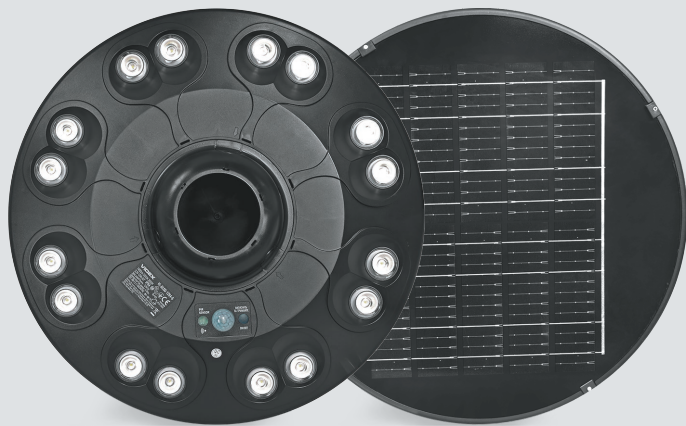

SOLAR PARK LIGHT