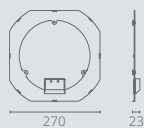

Basic Parameters

- 2 Years
- RA > 80
- 20.000
- 25.000
- 120°
- 175-250 V
- 50/60 Hz
- 0.5 m
- Indoor
- -20 +40
- IP20
- Class II

VL-MLC-244 **24W** 2900 lm 4000 K 4 820246 485982

VL-MLC-364 **36W** 4350 lm 4000 K 4 820246 485999

- Φ use 360°
- E A+ G
- lm/W 120
- NON-DIMMABLE
- 20