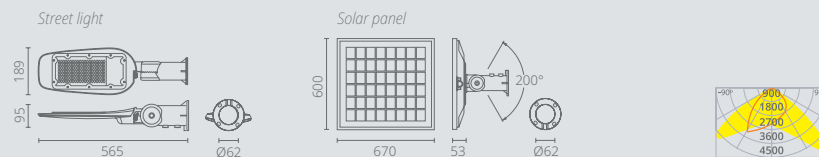

GOLD-PLATED ELECTRICAL CONTACTS