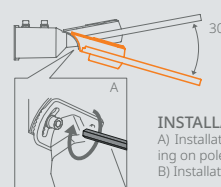

INSTALLATION OPTIONS
A) Installation on walls or angled mounting on poles.
B) Installation on vertical poles.

VL-SLE17-0505 50W 5500 lm 5000 K

120°
5000 lm
NON-DIMMABLE
E
110
10
4 820246 485586