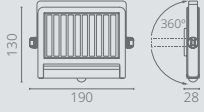

- LiFePO4
  2000 Cycles
- LiFePO4
  6.4 Wh
- Motion Sensor