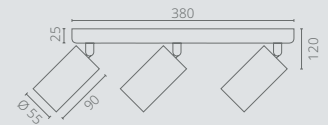

WALL AND CEILING
SPOTLIGHT LUMINAIRE

VL-SPF05B-BFB max **30W**

30

VL-SPF05B-BPB max **30W**x2

10

VL-SPF05B-WFB max **30W**x3

10

VL-SPF05B-WPB max **30W**x4

8

The lamp is not included