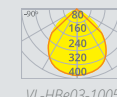

1. **Basic Parameters**
2. 3 Years
   - 90°
   - 50/60 Hz
   - IP65
   - Outdoor
   - Industrial Building
   - IK07
   - Class I
   - 0.5 m
   - -30 +50

VL-HB01-1005B **100W** 18000 lm 5000 K 4 820246 484633

Φuse 120° NON-DIMMABLE **B A t G** lm/W 180 ON OFF 25,000 50,000 RA >70 110-277 V 4