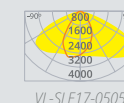

A) Montaż na ścianach lub montaż pod kątem na słupach.
B) Montaż na pionowych słupach.

VL-SLE17-1005 100W 11000 lm 5000 K

120°
10000 lm
NON-DIMMABLE
E
110
10
4 820246 485593