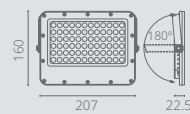

Street light

Solar panel