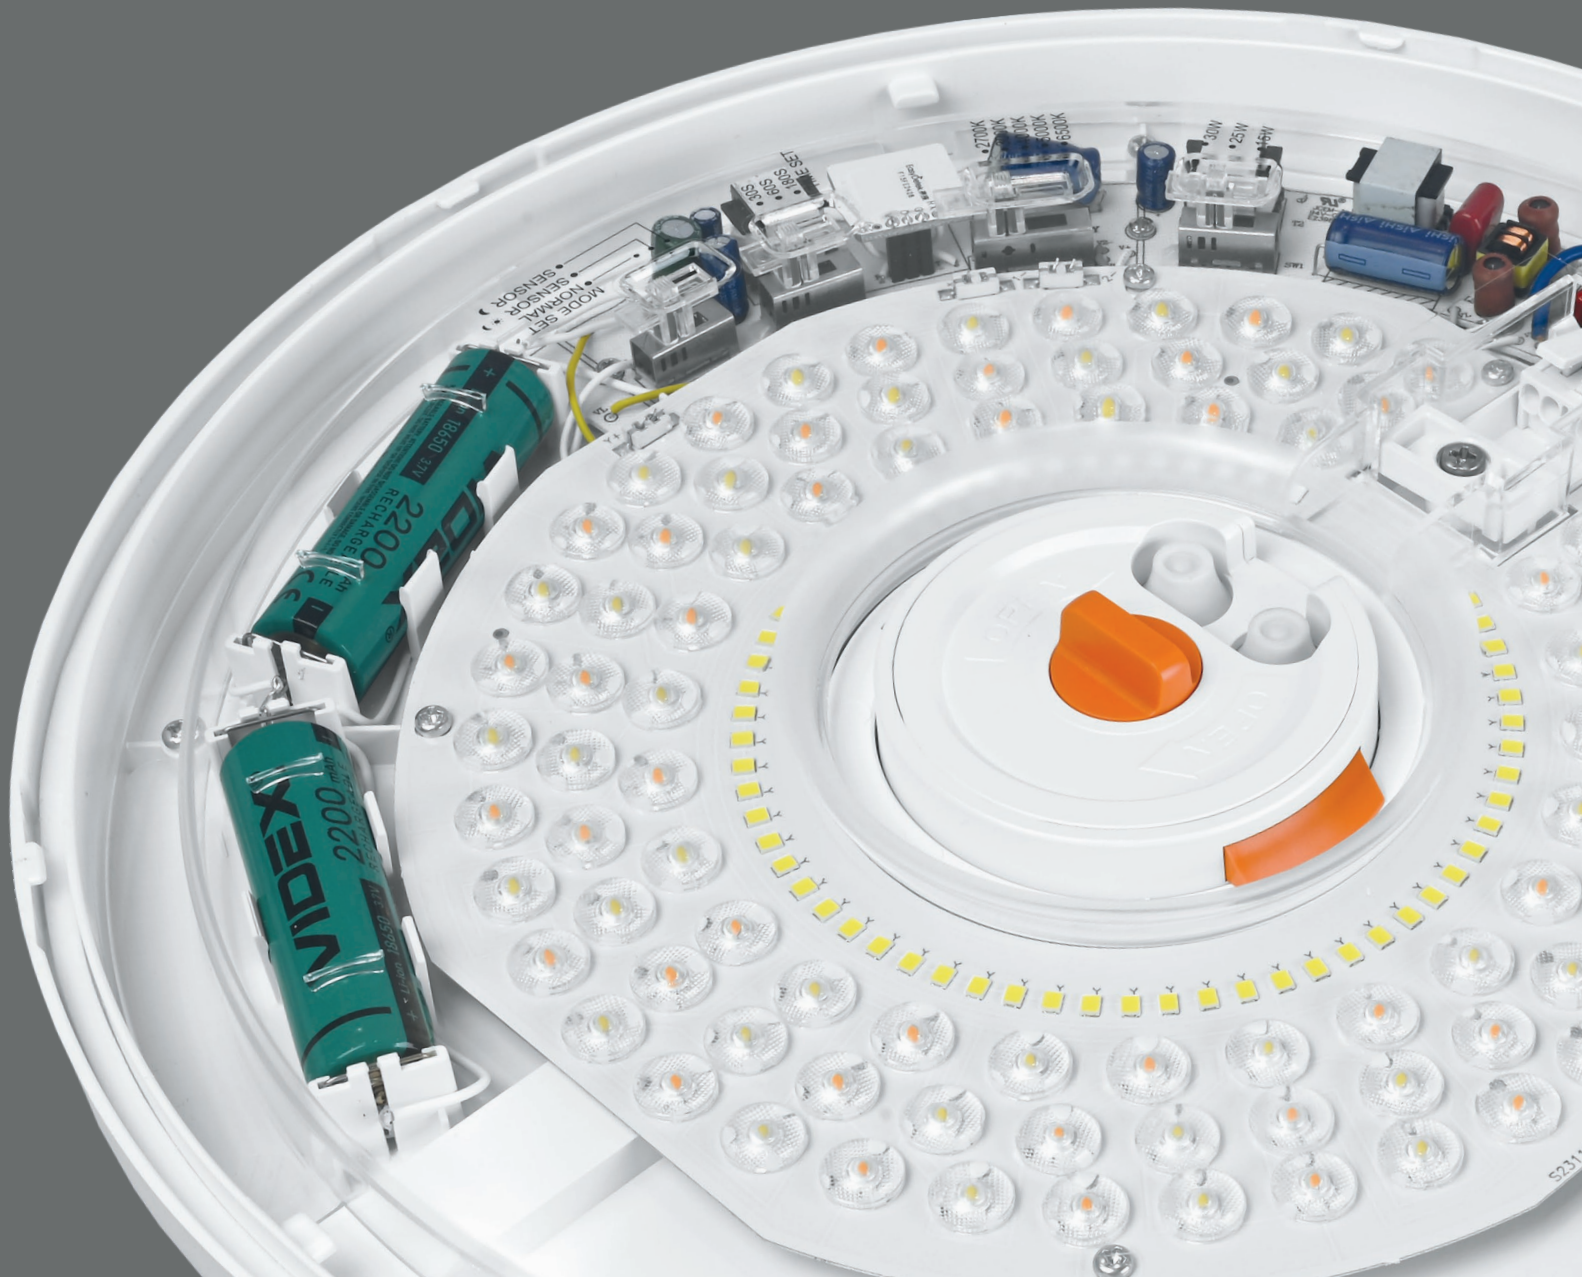

## EMERGENCY LIGHTS

Multifunctional LED ceiling lights with integrated emergency lighting function and motion sensor. Provide reliable illumination during power outages and efficient everyday operation.