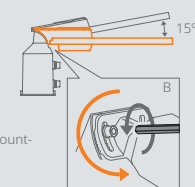

INSTALLATION OPTIONS
A) Installation on walls or angled mounting on poles.
B) Installation on vertical poles.

VL-SLE17-0505 50W 5500 lm 5000 K

120°
5000 lm
NON-DIMMABLE
E
110
10
4 820246 485586