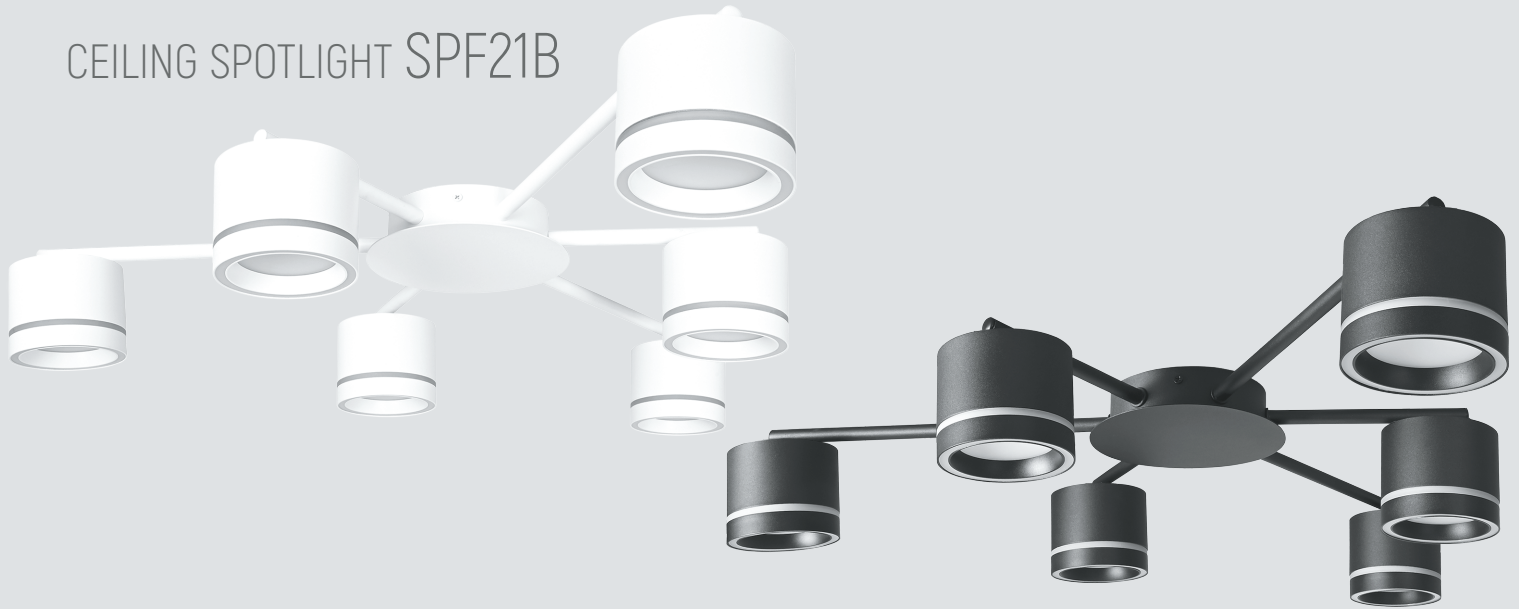

CEILING SPOTLIGHT SPF21B

Basic Parameters

- Years
- 220-240 V
- 50/60 Hz
- IP20
- IK 07
- Indoor
- Class I
- -25 +50
- Aluminum