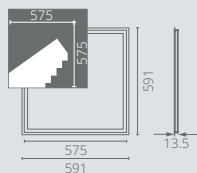

## LED panel surface mounting set

VL-PFS ● 5<sup>904405</sup>541050

VL-PFS-B ● 4<sup>820246</sup>484374

600 x 600 x 65 mm

VL-PA404W **40W** 4400 lm 4100 K

VL-PBR600-48CW **48W** 5760 lm 3000/4000/6000 K