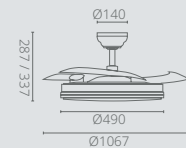

Basic Parameters

VL-CLF06-60CW ● max **60W** 5400 lm 4 820246 489942

VL-CLF06-60CB ● max **60W** 5400 lm 4 820246 489935

lm/W 90 <15m² DC Motor 20-50 dB 3000/4200/6000 K

VL-CLF01-60CW ● max **60W** 5400 lm 4 820246 489928

VL-CLF01-60CB ● max **60W** 5400 lm 4 820246 489959

lm/W 90 <15m² DC Motor 20-50 dB 3000/4200/6000 K