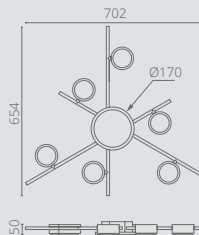

VL-SPF22B-WB ● max **30W**x6 4 820246 487535

VL-SPF22B-BB ● max **30W**x6 4 820246 487108

BACKLIGHT **9W** 830 lm 2700 K