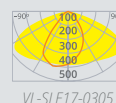

A) Montaż na ścianach lub montaż pod kątem na słupach.
B) Montaż na pionowych słupach.

VL-SLE17-1005 100W 11000 lm 5000 K

120°
10000 lm
NON-DIMMABLE
E
110
10
4 820246 485593