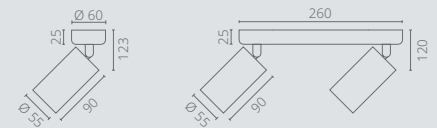

WALL AND CEILING
SPOTLIGHT LUMINAIRE

VL-SPF05B-BFB max **30W**

30

VL-SPF05B-BPB max **30W**x2

10

VL-SPF05B-WFB max **30W**x3

10

VL-SPF05B-WPB max **30W**x4

8

The lamp is not included