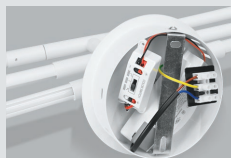

VL-CLD013-40CW ● **40W** 4100 lm 4 820246 489980

VL-CLD013-40CB ● **40W** 4100 lm 4 820246 489973

3000/4000/6000 K

Selectable color temperature preset.

Możliwość wyboru temperatury barwowej.

Żądany kolor światła można ustawić przed montażem za pomocą wewnętrznego przełącznika.