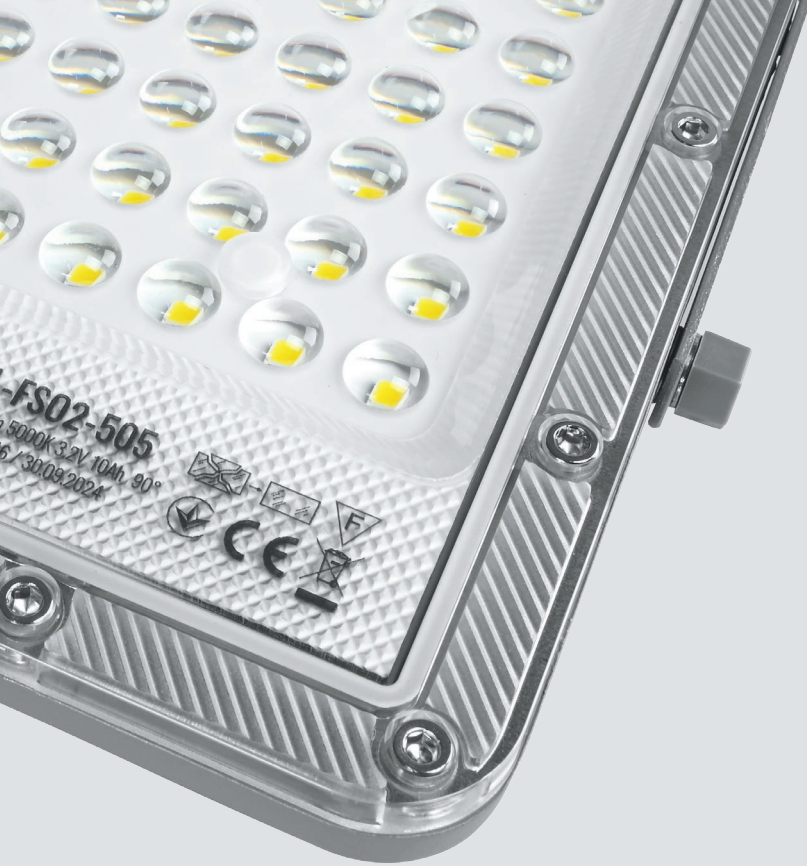

Basic Parameters

- 2 Years
- RA >80
- 90°
- 20.000
- 25.000
- Dimmable
- Motion Sensor
- IP65
- Outdoor
- IK07
- 0.5 m
- -20 +50

VL-FS02-505 **50W** 1000 lm 5000 K 10

- 10000 mAh
- 5-8h
- 6V, 10W
- 4 820246 482493

- 2000 Cycles
- LiFePO4 32 Wh
- LED type SMD5050
- Remote Control
- < 12 battery