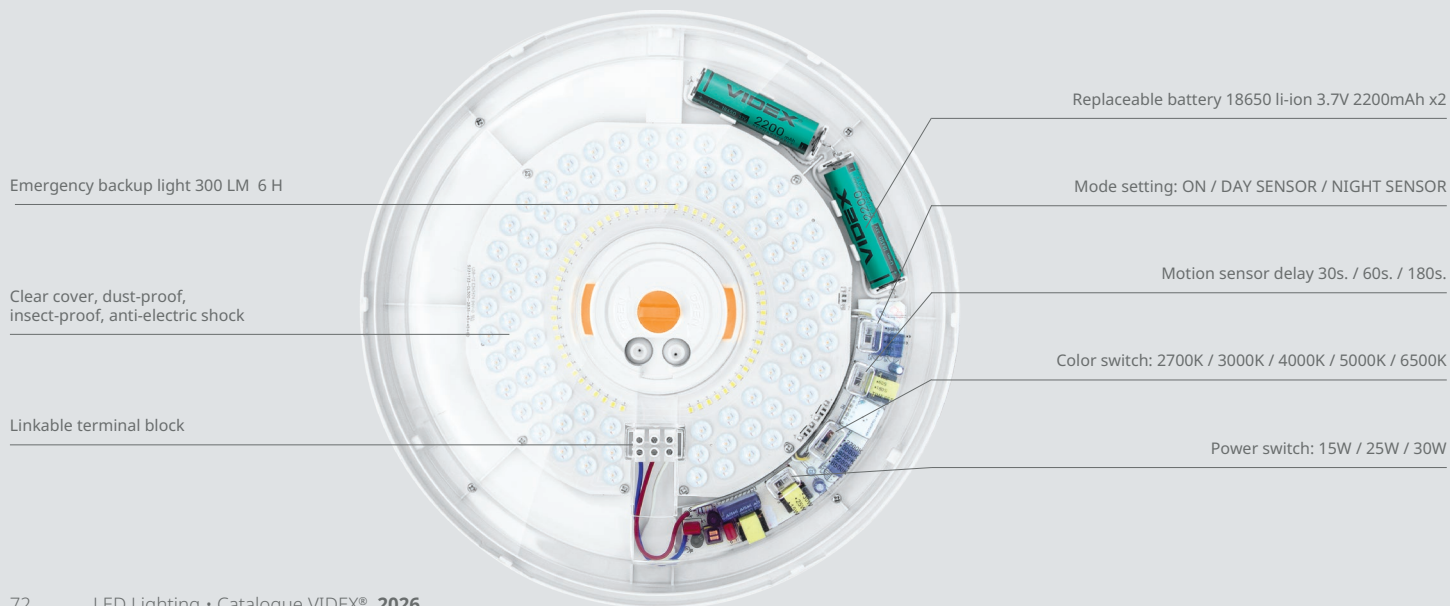

EMERGENCY LIGHTS

Multifunctional LED ceiling lights with integrated emergency lighting function and motion sensor. Provide reliable illumination during power outages and efficient everyday operation.

Wielofunkcyjne sufitowe oprawy LED z wbudowaną funkcją oświetlenia awaryjnego oraz czujnikiem ruchu. Zapewniają niezawodne oświetlenie w przypadku zaniku zasilania oraz efektywne działanie na co dzień.

LED Emergency Ceiling Light with motion sensor and emergency module

VL-CLR-EM300-2 **30W** 3200 lm 2700 - 6500 K