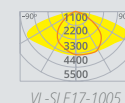

A) Montaż na ścianach lub montaż pod kątem na słupach.
B) Montaż na pionowych słupach.

VL-SLE17-1005 100W 11000 lm 5000 K

120°
10000 lm
NON-DIMMABLE
E
110
10
4 820246 485593