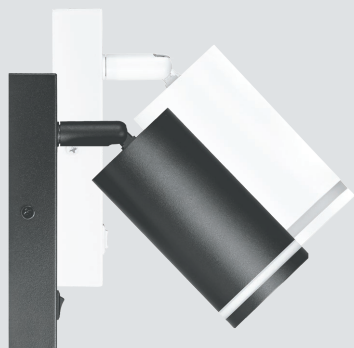

Basic Parameters

- Years
- 220-240 V
- 50/60 Hz
- IP20
- IK 07
- Indoor
- -25 +50
- Aluminum
- Class I

BACKLIGHT
5W 380 LM 2700 K

VL-SPF05E-W ● max **30W**

VL-SPF05E-B ● max **30W**

The lamp is not included

VL-SPF24E-W ● max **30W**

VL-SPF24E-B ● max **30W**

The lamp is not included