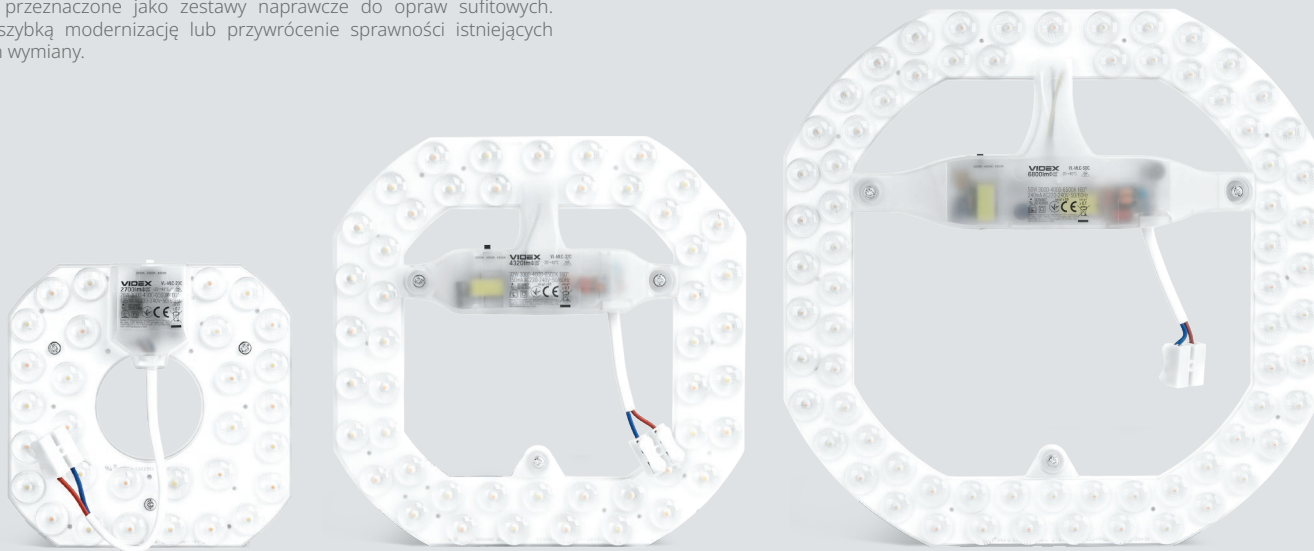

LED MODULE

LED modules designed as replacement kits for ceiling luminaires. They enable quick restoration or upgrade of existing fixtures without full replacement.

Moduły LED przeznaczone jako zestawy naprawcze do opraw sufitowych. Umożliwiają szybką modernizację lub przywrócenie sprawności istniejących opraw bez ich wymiany.