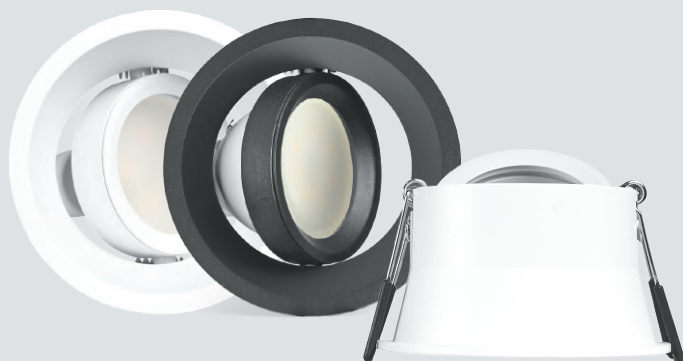

● max 30W

VL-SPF08S-B

● max 30W

The lamp is not included

VL-SPF09R-W ● max **30W** 4 820246 482967

VL-SPF09R-B ● max **30W** 4 820246 482899

The lamp is not included

VL-SPF09S-W ● max **30W** 4 820246 482974