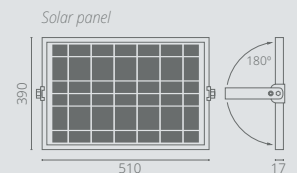

Basic Parameters

- 2 Years
- RA >80
- 90°
- 20,000
- 30,000
- Dimmable
- IP65
- Outdoor
- IK07
- Aluminum
- 0.5 m
- -20 +50