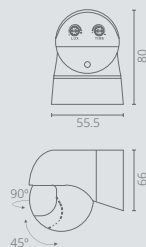

VL-SPW11W 4 820246 488501

20

VL-SPW11B 4 820246 488495

20

- Sensor detection area
  12 m
- Sensor coverage angle
  H160° V45°
- Time delay after sensor operation
  10s—15min
- Light operation threshold
  <3—2000 Lx
- Moisture protection
  IP44

VL-SPW15W 4 820246 488525

20

VL-SPW15B 4 820246 488518

20

- Sensor detection area
  12 m
- Sensor coverage angle
  H160° V45°
- Time delay after sensor operation
  10s—15min
- Light operation threshold
  <3—2000 Lx
- Moisture protection
  IP65