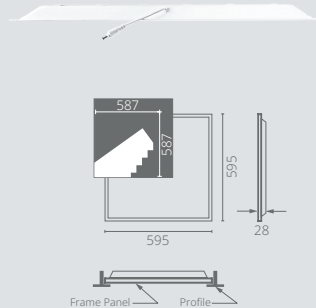

PANEL

Energy-efficient LED panels with uniform light distribution and selectable color temperature.

Energooszczędne panele LED z równomiernym rozsyłem światła i wyborem temperatury barwowej.