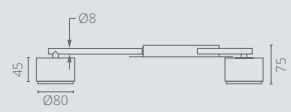

CEILING SPOT FIXTURE SPF20B

Basic Parameters

- Years
- 220-240 V
- 50/60 Hz
- IP20
- IK 07
- Indoor
- Class I
- -25 +50
- Aluminum

VL-SPF20B-W ● max **30W**x3

VL-SPF20B-B ● max **30W**x3

GX53
The lamp is not included