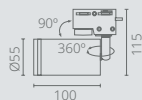

Basic Parameters

- Years
- 220-240 V
- 50/60 Hz
- IP20
- IK 07
- Indoor
- Class II
- -25 +50

VL-SPF05C-W ● max **30W**

VL-SPF05C-B ● max **30W**

MR16 The lamp is not included Aluminum 50