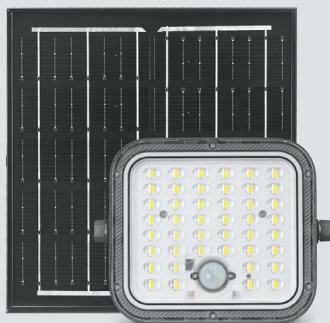

Basic Parameters

- Years
- RA >80
- 90°
- 20.000
- 30.000
- Dimmable
- 6V, 6W
- IP65
- Outdoor
- IK07
- Aluminum
- 0.5 m
- -20 +40
- Class III