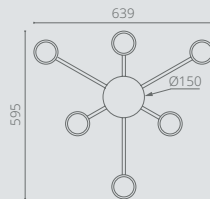

VL-SPF21B-WP ● max **30W**x6 4 820246 487528

VL-SPF21B-BP ● max **30W**x6 4 820246 487092

The lamp is not included