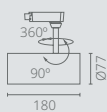

TRACK LIGHT TR04

Basic Parameters

- Years
- RA >90
- 36°
- 20.000
- 30.000
- 220-240 V
- 50/60 Hz
- IP20
- Indoor
- Class II
- -20 +40

VLE-TR04-104W ● **10W** 800 lm 4000 K

VLE-TR04-104B ● **10W** 800 lm 4000 K

- lm/W 80

VLE-TR04-204W ● **20W** 1600 lm 4000 K

VLE-TR04-204B ● **20W** 1600 lm 4000 K

- lm/W 80

VLE-TR04-304W ● **30W** 2400 lm 4000 K

VLE-TR04-304B ● **30W** 2400 lm 4000 K

- lm/W 80