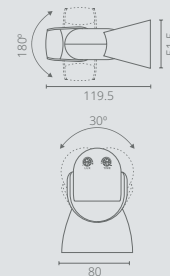

VIDEX®

Basic Parameters

- 3 Years
- 220-240 V
- 50/60 Hz
- Adjustable parameters
- Indoor/Outdoor
- -20 +40
- Class II

VL-SPW11W 4 820246 488501

20

VL-SPW11B 4 820246 488495

20

- Sensor detection area
  12 m
- Sensor coverage angle
  H160° V45°
- Time delay after sensor operation
  10s—15min
- Light operation threshold
  <3—2000 Lx
- Moisture protection
  IP44

VL-SPW15W 4 820246 488525

20

VL-SPW15B 4 820246 488518

20

- Sensor detection area
  12 m
- Sensor coverage angle
  H160° V45°
- Time delay after sensor operation
  10s—15min
- Light operation threshold
  <3—2000 Lx
- Moisture protection
  IP65