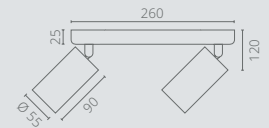

WALL AND CEILING
SPOTLIGHT LUMINAIRE

VL-SPF05B-BFB max **30W**

30

VL-SPF05B-BPB max **30W**x2

10

VL-SPF05B-WFB max **30W**x3

10

VL-SPF05B-WPB max **30W**x4

8

The lamp is not included