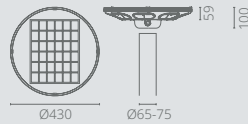

- **Basic Parameters**
- Years
- RA >80
- 60°
- 20.000
- 30.000
- IP54
- Outdoor
- IK06
- No Flicker
- 5V, 15W
- -20 +50
- Class III