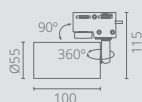

VL-SPF06C-W ● max **30W**

VL-SPF06C-B ● max **30W**

MR16 The lamp is not included Aluminum 50