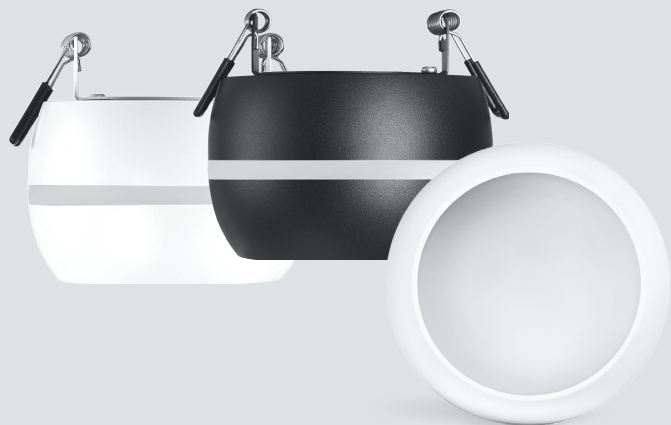

VL-SPF16A-W ● max 30W

VL-SPF16A-B ● max 30W