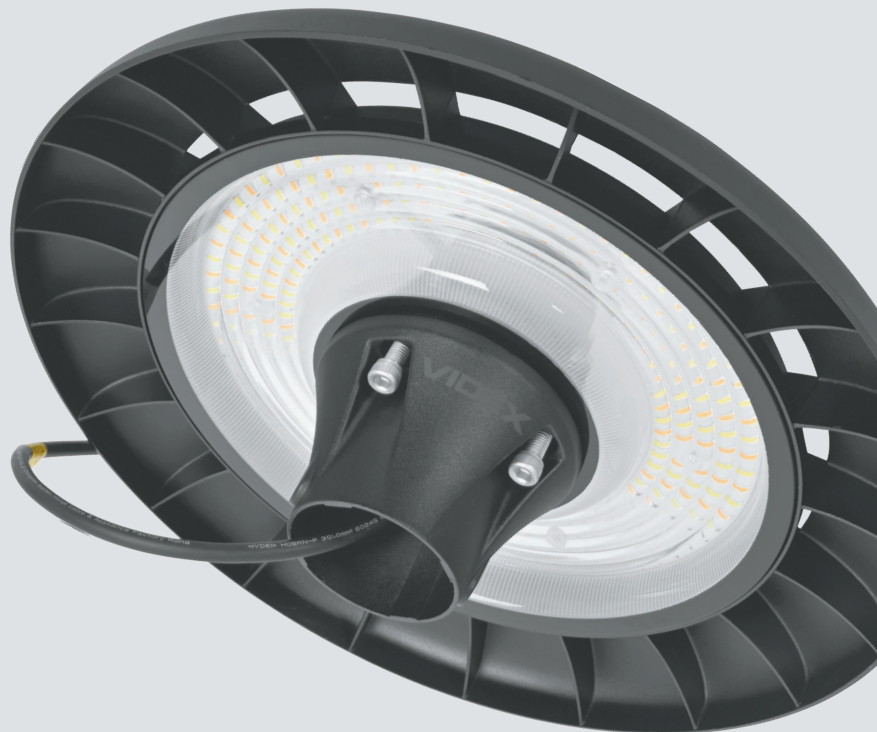

VIDEX®

PARK LIGHT SLP01

Park LED light with a robust, impact-resistant metal housing. Integrated switches allow adjustment of power output and color temperature.

Parkowa lampa LED z wytrzymałą, odporną na uderzenia metalową obudową. Zintegrowane przełączniki umożliwiają regulację mocy oraz temperatury barwowej.