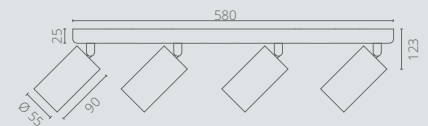

WALL AND CEILING
SPOTLIGHT LUMINAIRE

VL-SPF05B-BFB max **30W**

30

VL-SPF05B-BPB max **30W**x2

10

VL-SPF05B-WFB max **30W**x3

10

VL-SPF05B-WPB max **30W**x4

8

The lamp is not included