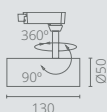

Basic Parameters

- Years
- RA >90
- 36°
- 20.000
- 30.000
- 220-240 V
- 50/60 Hz
- IP20
- Indoor
- Class II
- -20 +40

VLE-TR04-104W ● **10W** 800 lm 4000 K

VLE-TR04-104B ● **10W** 800 lm 4000 K

- lm/W 80

VLE-TR04-204W ● **20W** 1600 lm 4000 K

VLE-TR04-204B ● **20W** 1600 lm 4000 K

- lm/W 80