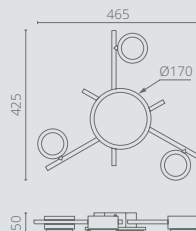

VL-SPF20B-WB ● max **30W**x3

VL-SPF20B-BB ● max **30W**x3

BACKLIGHT 9W 830 lm 2700 K

The lamp is not included