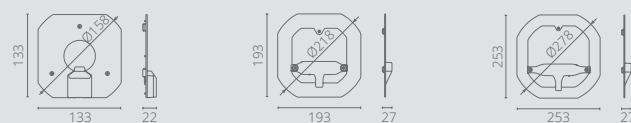

- Φuse 360°
- DALI
- NON-DIMMABLE

- Magnetic base
- Terminal block