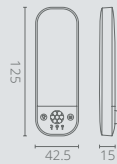

VL-NL014W-S **0.8W** 50 lm 3000/4500/6500 K

Li-ion 1000 mAh
< 8
Dimmable
120
4 820246 485319
Years
RA > 80
Input USB-C

Class III

motion detector

Sensor detection area
6 m
Sensor coverage angle
120°
Time delay after sensor operation
20s

VL-NL108W **2W** 60 4 820246 489515

3-step Dimming
Li-ion 2000 mAh
Dimmable
Years
RA > 80
Input USB-C

Class III

Main light	110 lm	6500 K	< 7
Side light	50 lm	3000/4000/6500 K	< 17

motion detector

Sensor detection area
6 m
Sensor coverage angle
120°
Time delay after sensor operation
20s
Dimensions: height 45, width 120, depth 32