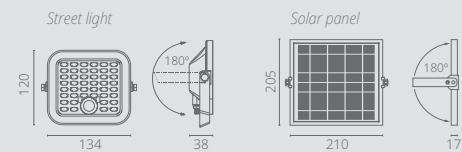

VL-FS04-205-S **20W** 1400 lm 5000 K

- 5000 mAh
- 5-8h
- 10
- 4 820246 486927

- Li-FePO4
  2000 Cycles
- LiFePO4
  16 Wh
- LED type
  SMD2835
- Remote Control
- < 10 battery