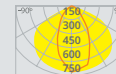

PIR sensor parameters

- Sensor detection area
  8 m
- Sensor coverage angle
  120°
- Time delay after sensor operation
  15s