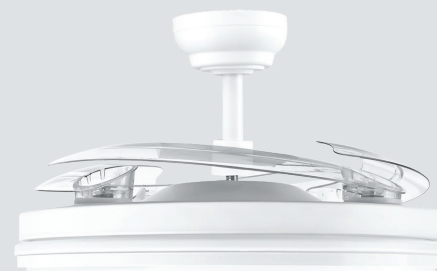

Basic Parameters

VL-CLF06-60CW ● max **60W** 5400 lm 4 820246 489942

VL-CLF06-60CB ● max **60W** 5400 lm 4 820246 489935

lm/W 90 <15m² DC Motor 20-50 dB 3000/4200/6000 K

VL-CLF01-60CW ● max **60W** 5400 lm 4 820246 489928

VL-CLF01-60CB ● max **60W** 5400 lm 4 820246 489959

lm/W 90 <15m² DC Motor 20-50 dB 3000/4200/6000 K