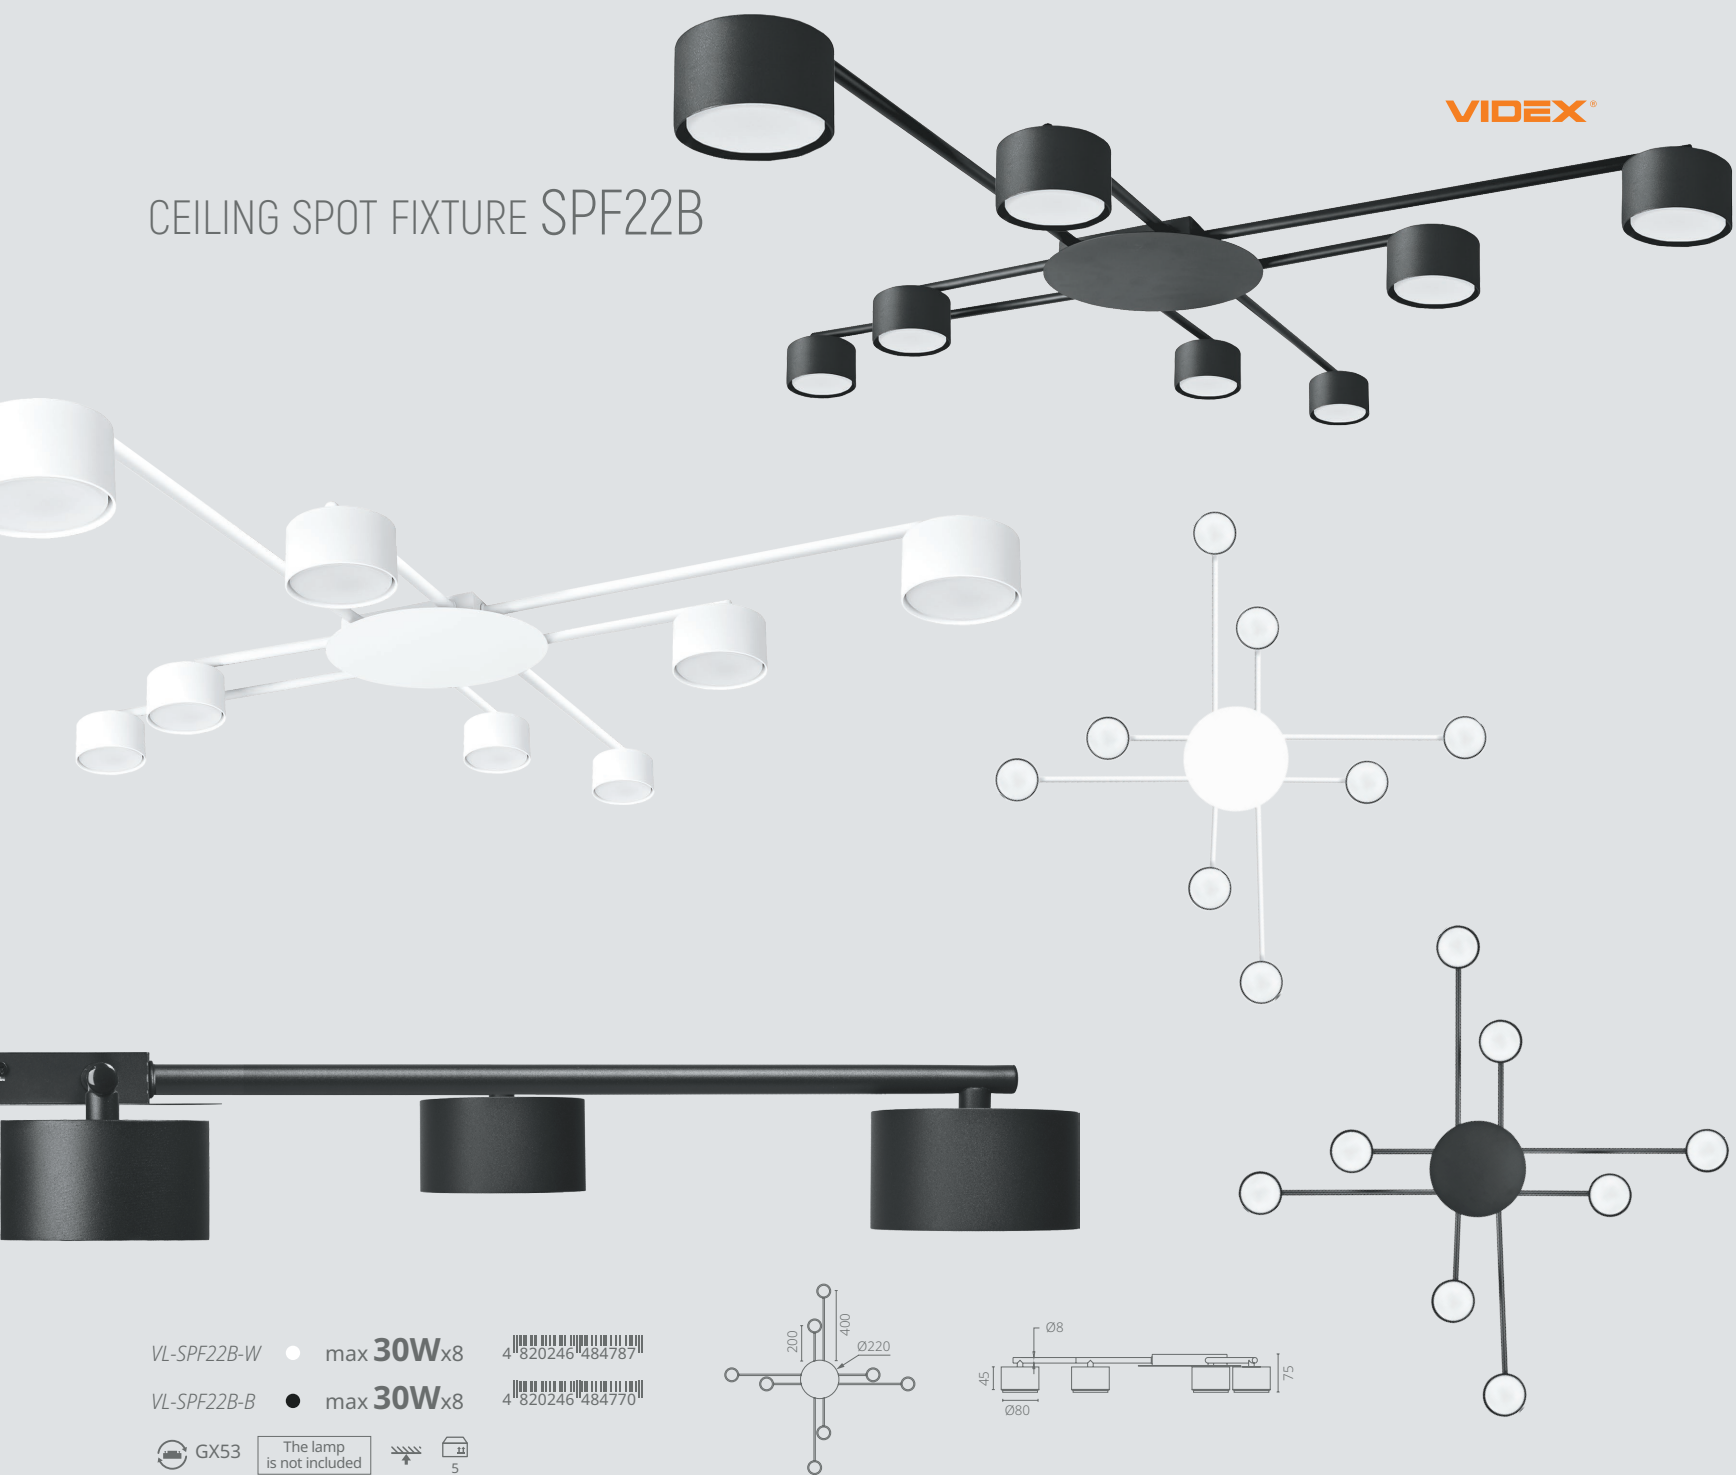

CEILING SPOT FIXTURE SPF21B

VL-SPF21B-W ● max 30Wx6

VL-SPF21B-B ● max 30Wx6

The lamp is not included

CEILING SPOT FIXTURE SPF22B

VL-SPF22B-W ● max 30Wx8

VL-SPF22B-B ● max 30Wx8

The lamp is not included