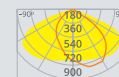

VL-FS02-505 **50W** 1000 lm 5000 K 10

- 10000 mAh
- 5-8h
- 6V, 10W
- 4 820246 482493

- 2000 Cycles
- LiFePO4 32 Wh
- LED type SMD5050
- Remote Control
- < 12 battery